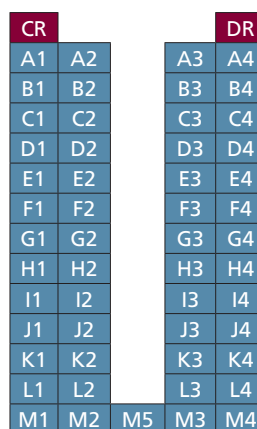

- ✓ A large coach with **maximum** seating capacity, with **on board toilet facilities** choose a 53 seater coach - ideal for large parties
- ✓ A large coach with **on board toilet facilities** - choose a 49/50/51/53 seater coach
- ✓ If you need a large coach with **on board toilet facilities and extra legroom** - choose a 43/49 seater coach
- ✓ If you need a **luxury vehicle with extra legroom, on board toilet and a full servery** choose a 43/49/50 seater

Coach Layouts

- Driver & Courier
- Seat Numbers
- Stairs
- Servery
- WC

26 Seater

43 Seater

49 Seater

50 Seater

51 Seater

53 Seater

53 Seater executive

Midi Coaches

Excelsior's midi coaches are 10 metres in length and have 26 passenger seats and include the following features:

- ✓ Air conditioning
- ✓ Seat belts
- ✓ Full leather seats
- ✓ On board toilet
- ✓ DVD player
- ✓ Arm & feet rests