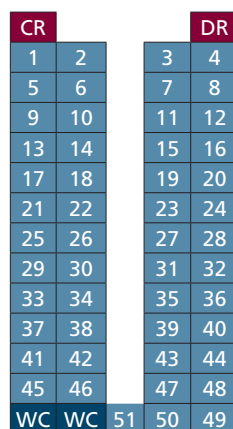

- ✓ A large coach with **maximum** seating capacity, with **on board toilet facilities** choose a 53 seater coach - ideal for large parties
- ✓ A large coach with **on board toilet facilities** - choose a 49/50/51/53 seater coach
- ✓ If you need a large coach with **on board toilet facilities and extra legroom** - choose a 43/49 seater coach
- ✓ If you need a **luxury vehicle with extra legroom, on board toilet and a full servery** choose a 43/49/50 seater

Coach Layouts

- Driver & Courier
- Seat Numbers
- Stairs
- Servery
- WC

26 Seater

43 Seater

49 Seater

50 Seater

51 Seater

53 Seater

53 Seater executive

Midi Coaches

Excelsior's midi coaches are 10 metres in length and have 26 passenger seats and include the following features:

- ✓ Air conditioning
- ✓ Seat belts
- ✓ Full leather seats
- ✓ On board toilet
- ✓ DVD player
- ✓ Arm & feet rests