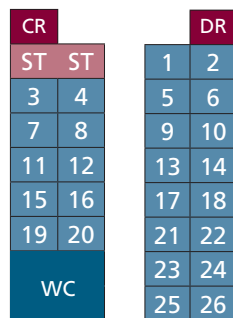

When booking one of Excelsior's executive coaches, there are number of things to consider, to ensure that you select the seating capacity and layout that would best suit your individual needs and that of your party.

Full Size Coaches (43-53 Seater)

Excelsior's full size coaches are between 12 and 13 metres long and the most common sized coach seen on the road (seating configurations are 43-53 seater) and include the following features for passengers comfort:

- ✓ Air conditioning
- ✓ Seat belts
- ✓ Reclining seats
- ✓ DVD
- ✓ On board Sat Nav passenger information system (when available)
- ✓ Arm & feet rests
- ✓ On board toilet facilities

To establish which type of configuration you require for your coach hire please consider if your group requires the following:

- ✓ A large coach with **maximum** seating capacity, with **on board toilet facilities** choose a 53 seater coach - ideal for large parties
- ✓ A large coach with **on board toilet facilities** - choose a 49/50/51/53 seater coach
- ✓ If you need a large coach with **on board toilet facilities and extra legroom** - choose a 43/49 seater coach
- ✓ If you need a **luxury vehicle with extra legroom, on board toilet and a full servery** choose a 43/49/50 seater

Coach Layouts

- Driver & Courier
- Seat Numbers
- Stairs
- Servery
- WC

26 Seater