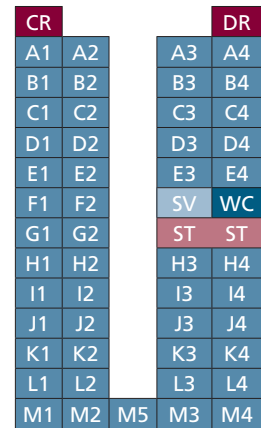

- ✓ A large coach with **maximum** seating capacity, with **on board toilet facilities** choose a 53 seater coach - ideal for large parties
- ✓ A large coach with **on board toilet facilities** - choose a 49/50/51/53 seater coach
- ✓ If you need a large coach with **on board toilet facilities and extra legroom** - choose a 43/49 seater coach
- ✓ If you need a **luxury vehicle with extra legroom, on board toilet and a full servery** choose a 43/49/50 seater

Coach Layouts

- Driver & Courier
- Seat Numbers
- Stairs
- Servery
- WC

26 Seater

43 Seater

49 Seater

50 Seater

51 Seater

53 Seater

53 Seater executive

Midi Coaches

Excelsior's midi coaches are 10 metres in length and have 26 passenger seats and include the following features:

- ✓ Air conditioning
- ✓ Seat belts
- ✓ Full leather seats
- ✓ On board toilet
- ✓ DVD player
- ✓ Arm & feet rests