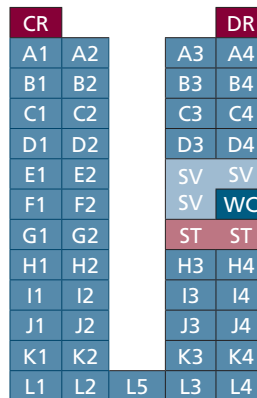

Full Size Coaches (43-53 Seater)

Excelsior's full size coaches are between 12 and 13 metres long and the most common sized coach seen on the road (seating configurations are 43-53 seater) and include the following features for passengers comfort:

- ✓ A large coach with **maximum** seating capacity, with **on board toilet facilities** choose a 53 seater coach - ideal for large parties
- ✓ A large coach with **on board toilet facilities** - choose a 49/50/51/53 seater coach
- ✓ If you need a large coach with **on board toilet facilities and extra legroom** - choose a 43/49 seater coach
- ✓ If you need a **luxury vehicle with extra legroom, on board toilet and a full servery** choose a 43/49/50 seater

Coach Layouts

- Driver & Courier
- Seat Numbers
- Stairs
- Servery
- WC

26 Seater

43 Seater

49 Seater

50 Seater

51 Seater

53 Seater