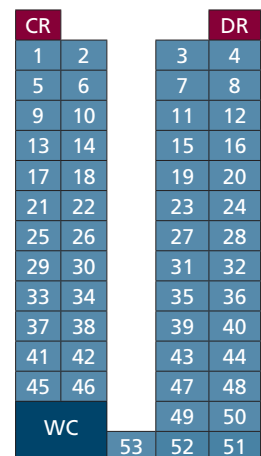

- ✓ A large coach with **maximum** seating capacity, with **on board toilet facilities** choose a 53 seater coach - ideal for large parties
- ✓ A large coach with **on board toilet facilities** - choose a 49/50/51/53 seater coach
- ✓ If you need a large coach with **on board toilet facilities and extra legroom** - choose a 43/49 seater coach
- ✓ If you need a **luxury vehicle with extra legroom, on board toilet and a full servery** choose a 43/49/50 seater

Coach Layouts

- Driver & Courier
- Seat Numbers
- Stairs
- Servery
- WC

26 Seater

43 Seater

49 Seater

50 Seater

51 Seater

53 Seater

53 Seater executive

Midi Coaches

Excelsior's midi coaches are 10 metres in length and have 26 passenger seats and include the following features:

- ✓ Air conditioning
- ✓ Seat belts
- ✓ Full leather seats
- ✓ On board toilet
- ✓ DVD player
- ✓ Arm & feet rests